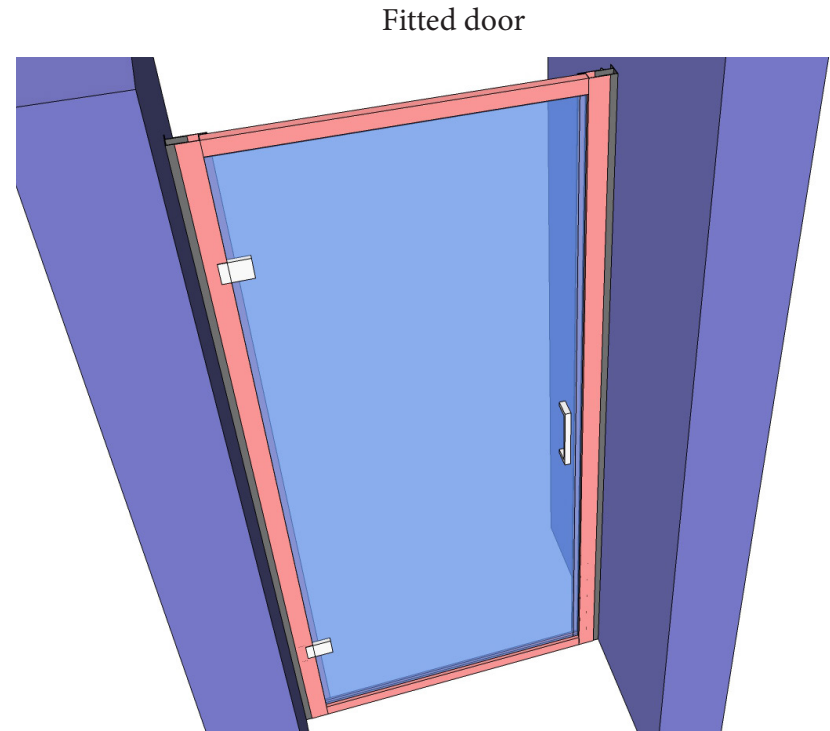

\* 1850mm and 2000mm door height options available

Top and bottom rail profile

Upright profile