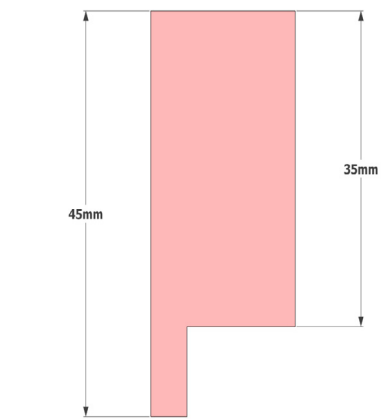

\* 1850mm and 2000mm door height options available

Top and bottom rail profile

Upright profile