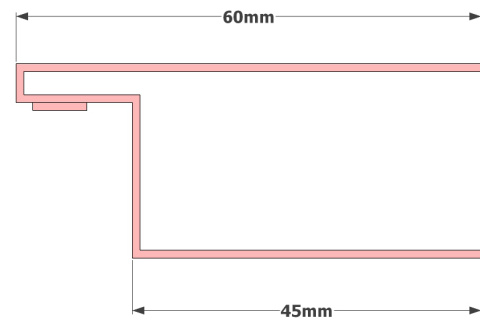

\* 1850mm and 2000mm door height options available

Top and bottom rail profile

Upright profile