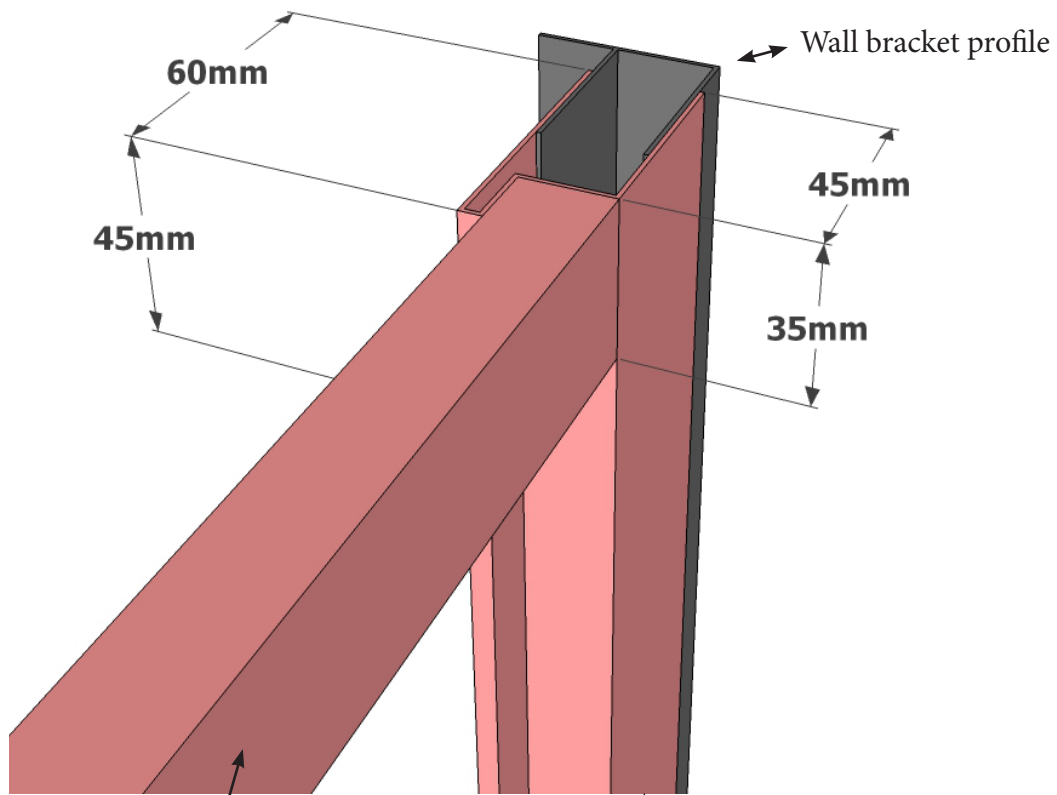

\* 1850mm and 2000mm door height options available

Top and bottom rail profile

Upright profile