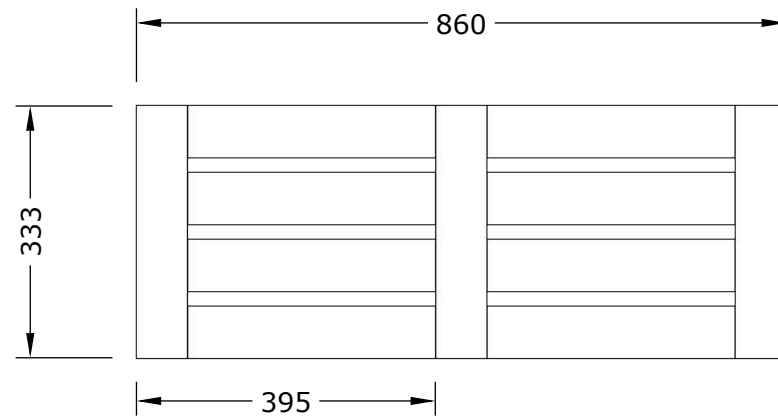

Bench Layout

Scale 1:10 at A4

All Dimensions in mm

30 mm

19 mm

15 mm

Scale 1:10 at A4
All Dimensions in mm

Backrest Layout

Scale 1:10 at A4
All Dimensions in mm

Scale 1:5 at A4

All Dimensions in mm

High Bench Support

All Dimensions in mm