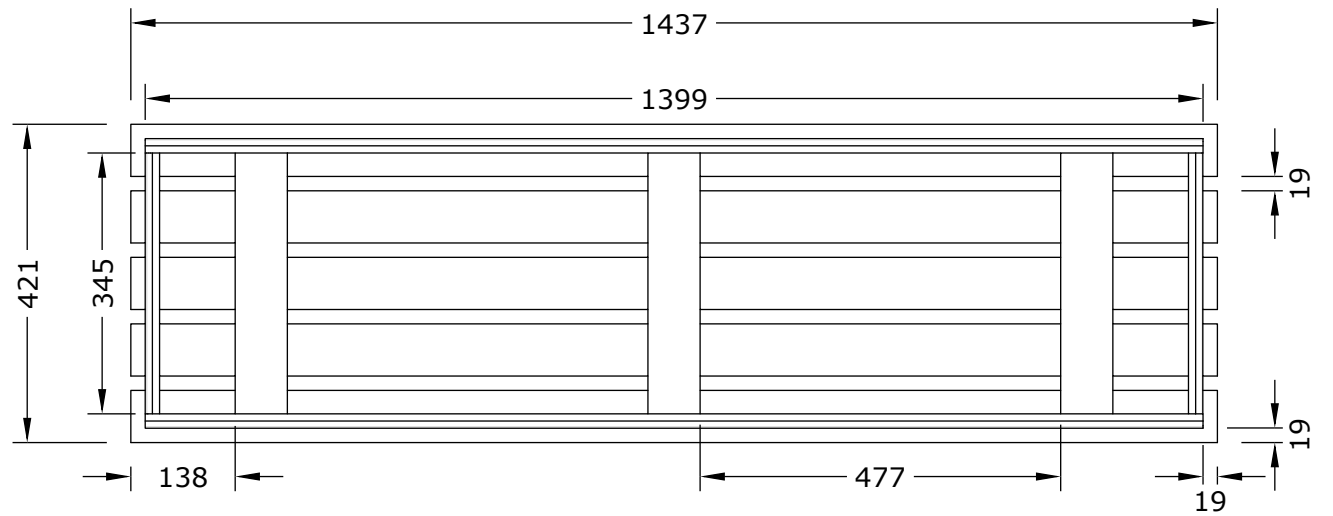

Bench Layout

Scale 1:10 at A4

All Dimensions in mm

30 mm

19 mm

15 mm

Scale 1:10 at A4
All Dimensions in mm

Backrest Layout

Scale 1:10 at A4
All Dimensions in mm

Scale 1:5 at A4

All Dimensions in mm

High Bench Support

All Dimensions in mm