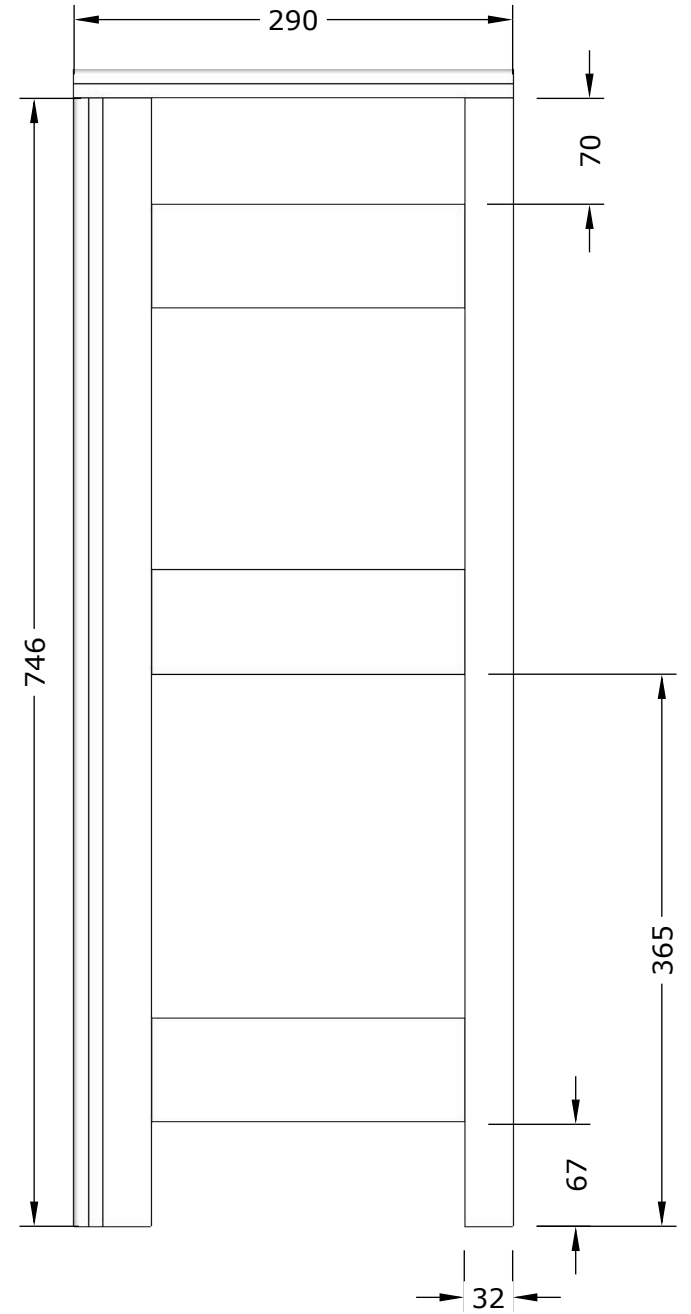

Bench Layout

Scale 1:10 at A4

All Dimensions in mm

30 mm

19 mm

15 mm

Scale 1:10 at A4
All Dimensions in mm

Backrest Layout

Scale 1:10 at A4
All Dimensions in mm

Scale 1:5 at A4

All Dimensions in mm

High Bench Support

All Dimensions in mm