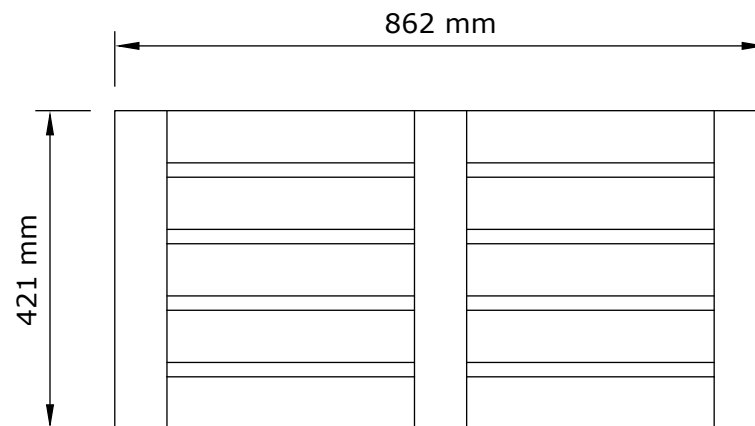

Bench Layout

Scale 1:10 at A4

Scale 1:10 at A4

Floor Mat Layout

Scale 1:10 at A4

Bench Support

Scale 1:5 at A4